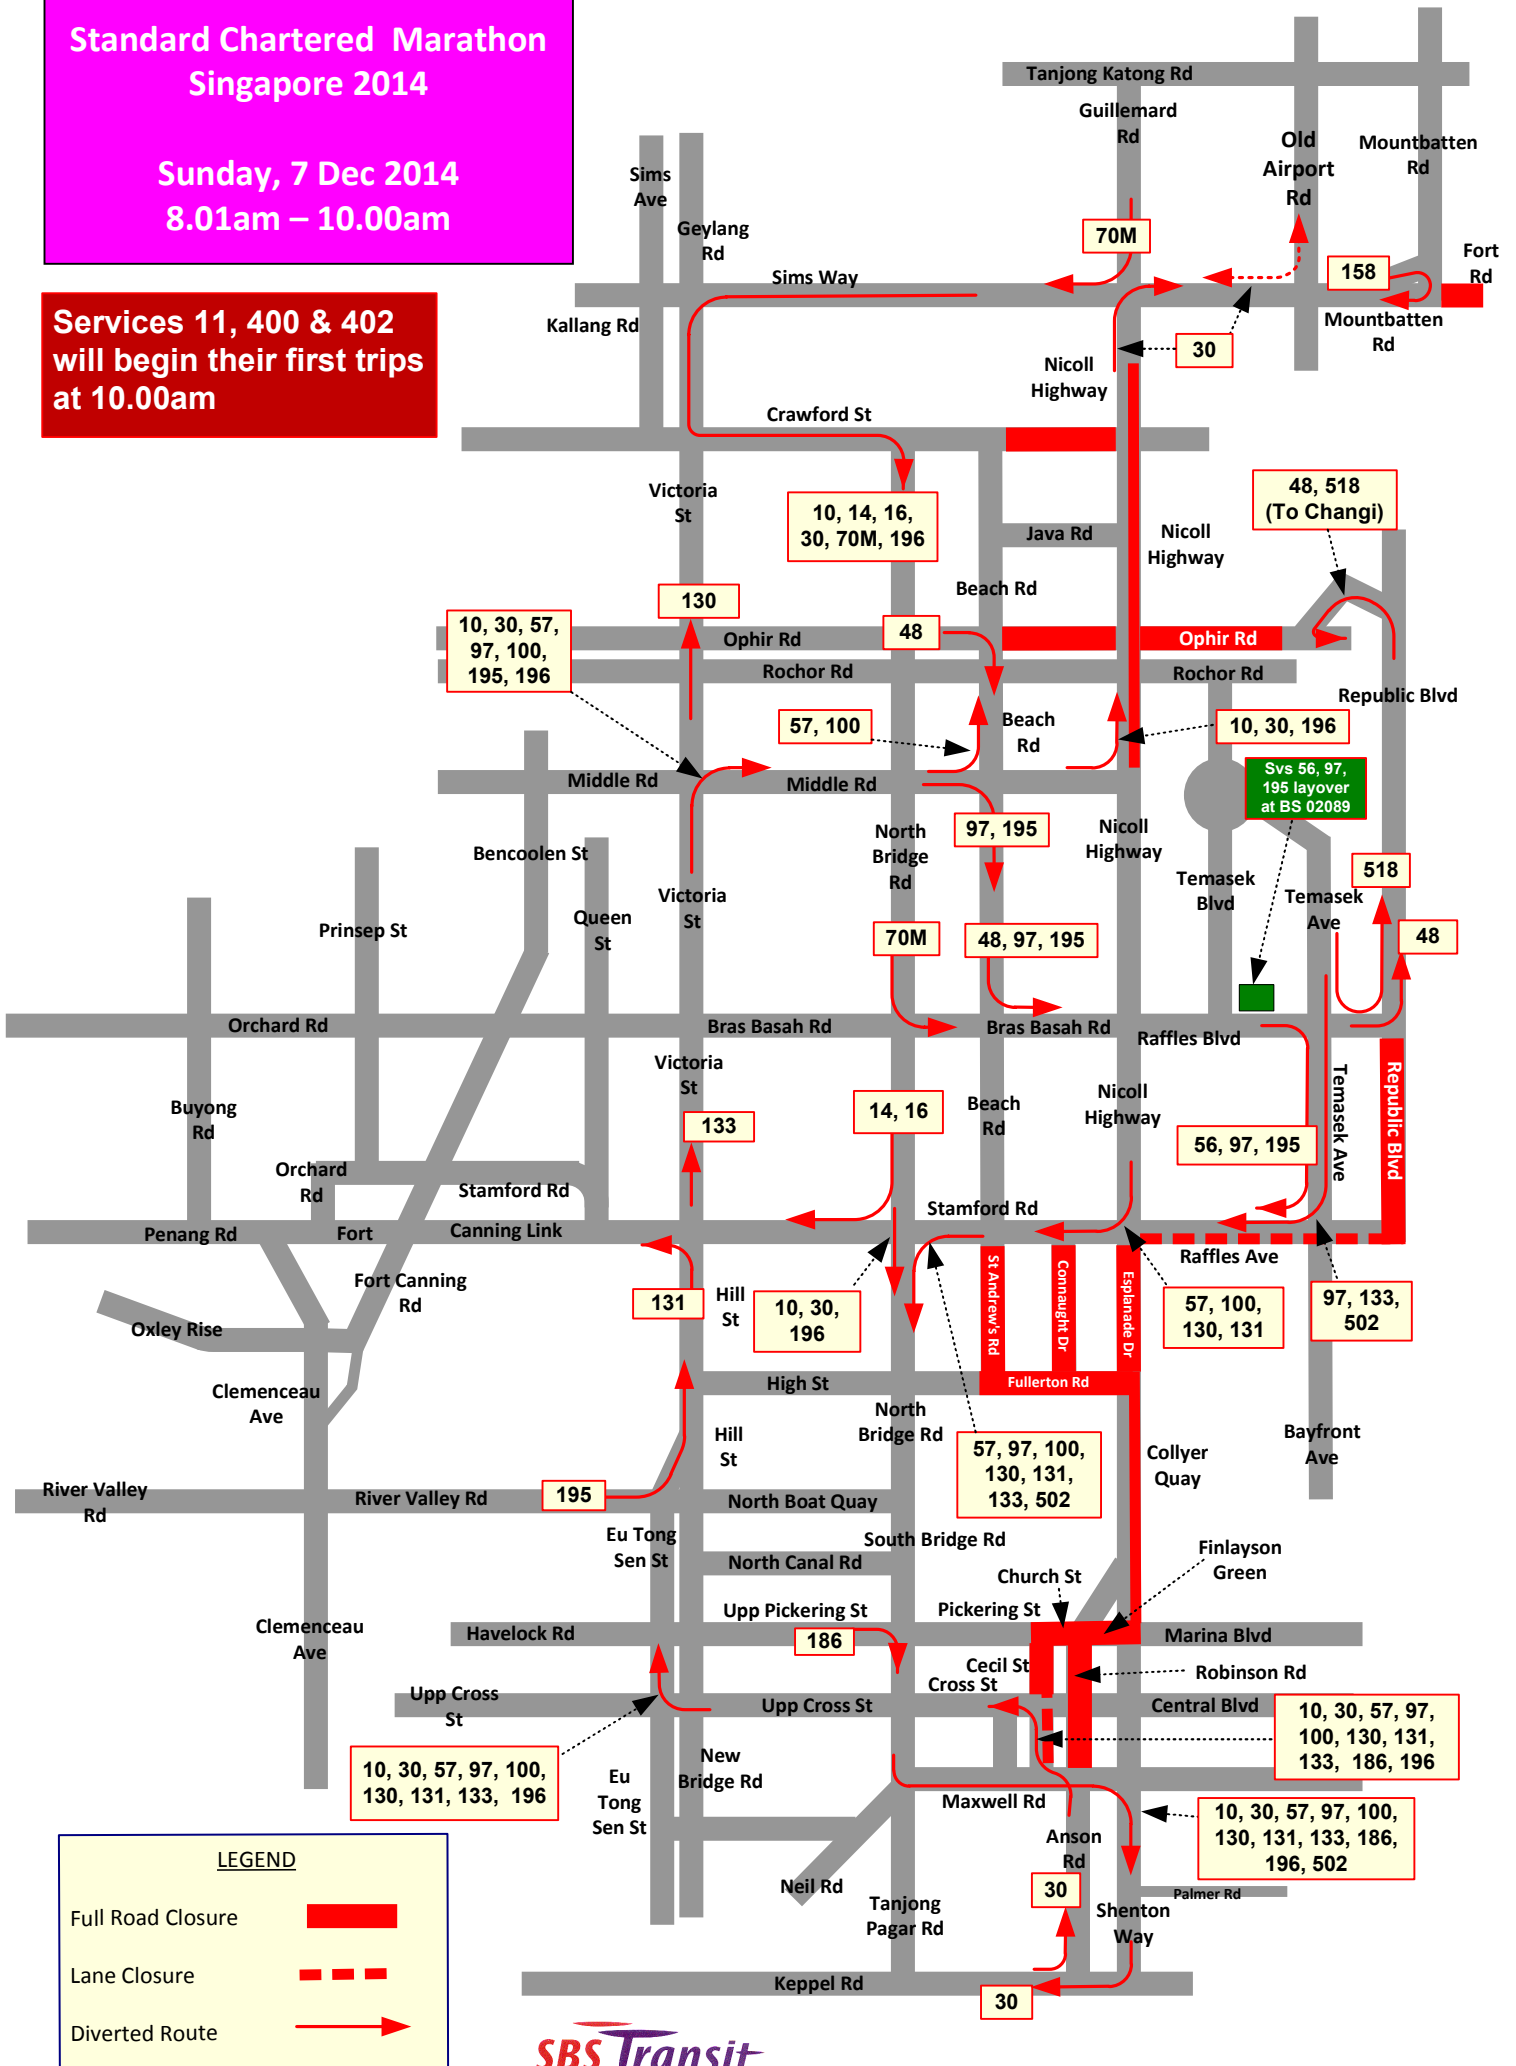

Standard Chartered Marathon Singapore 2014

Sunday, 7 Dec 2014
8.01am – 10.00am

Services 11, 400 & 402
will begin their first trips
at 10.00am