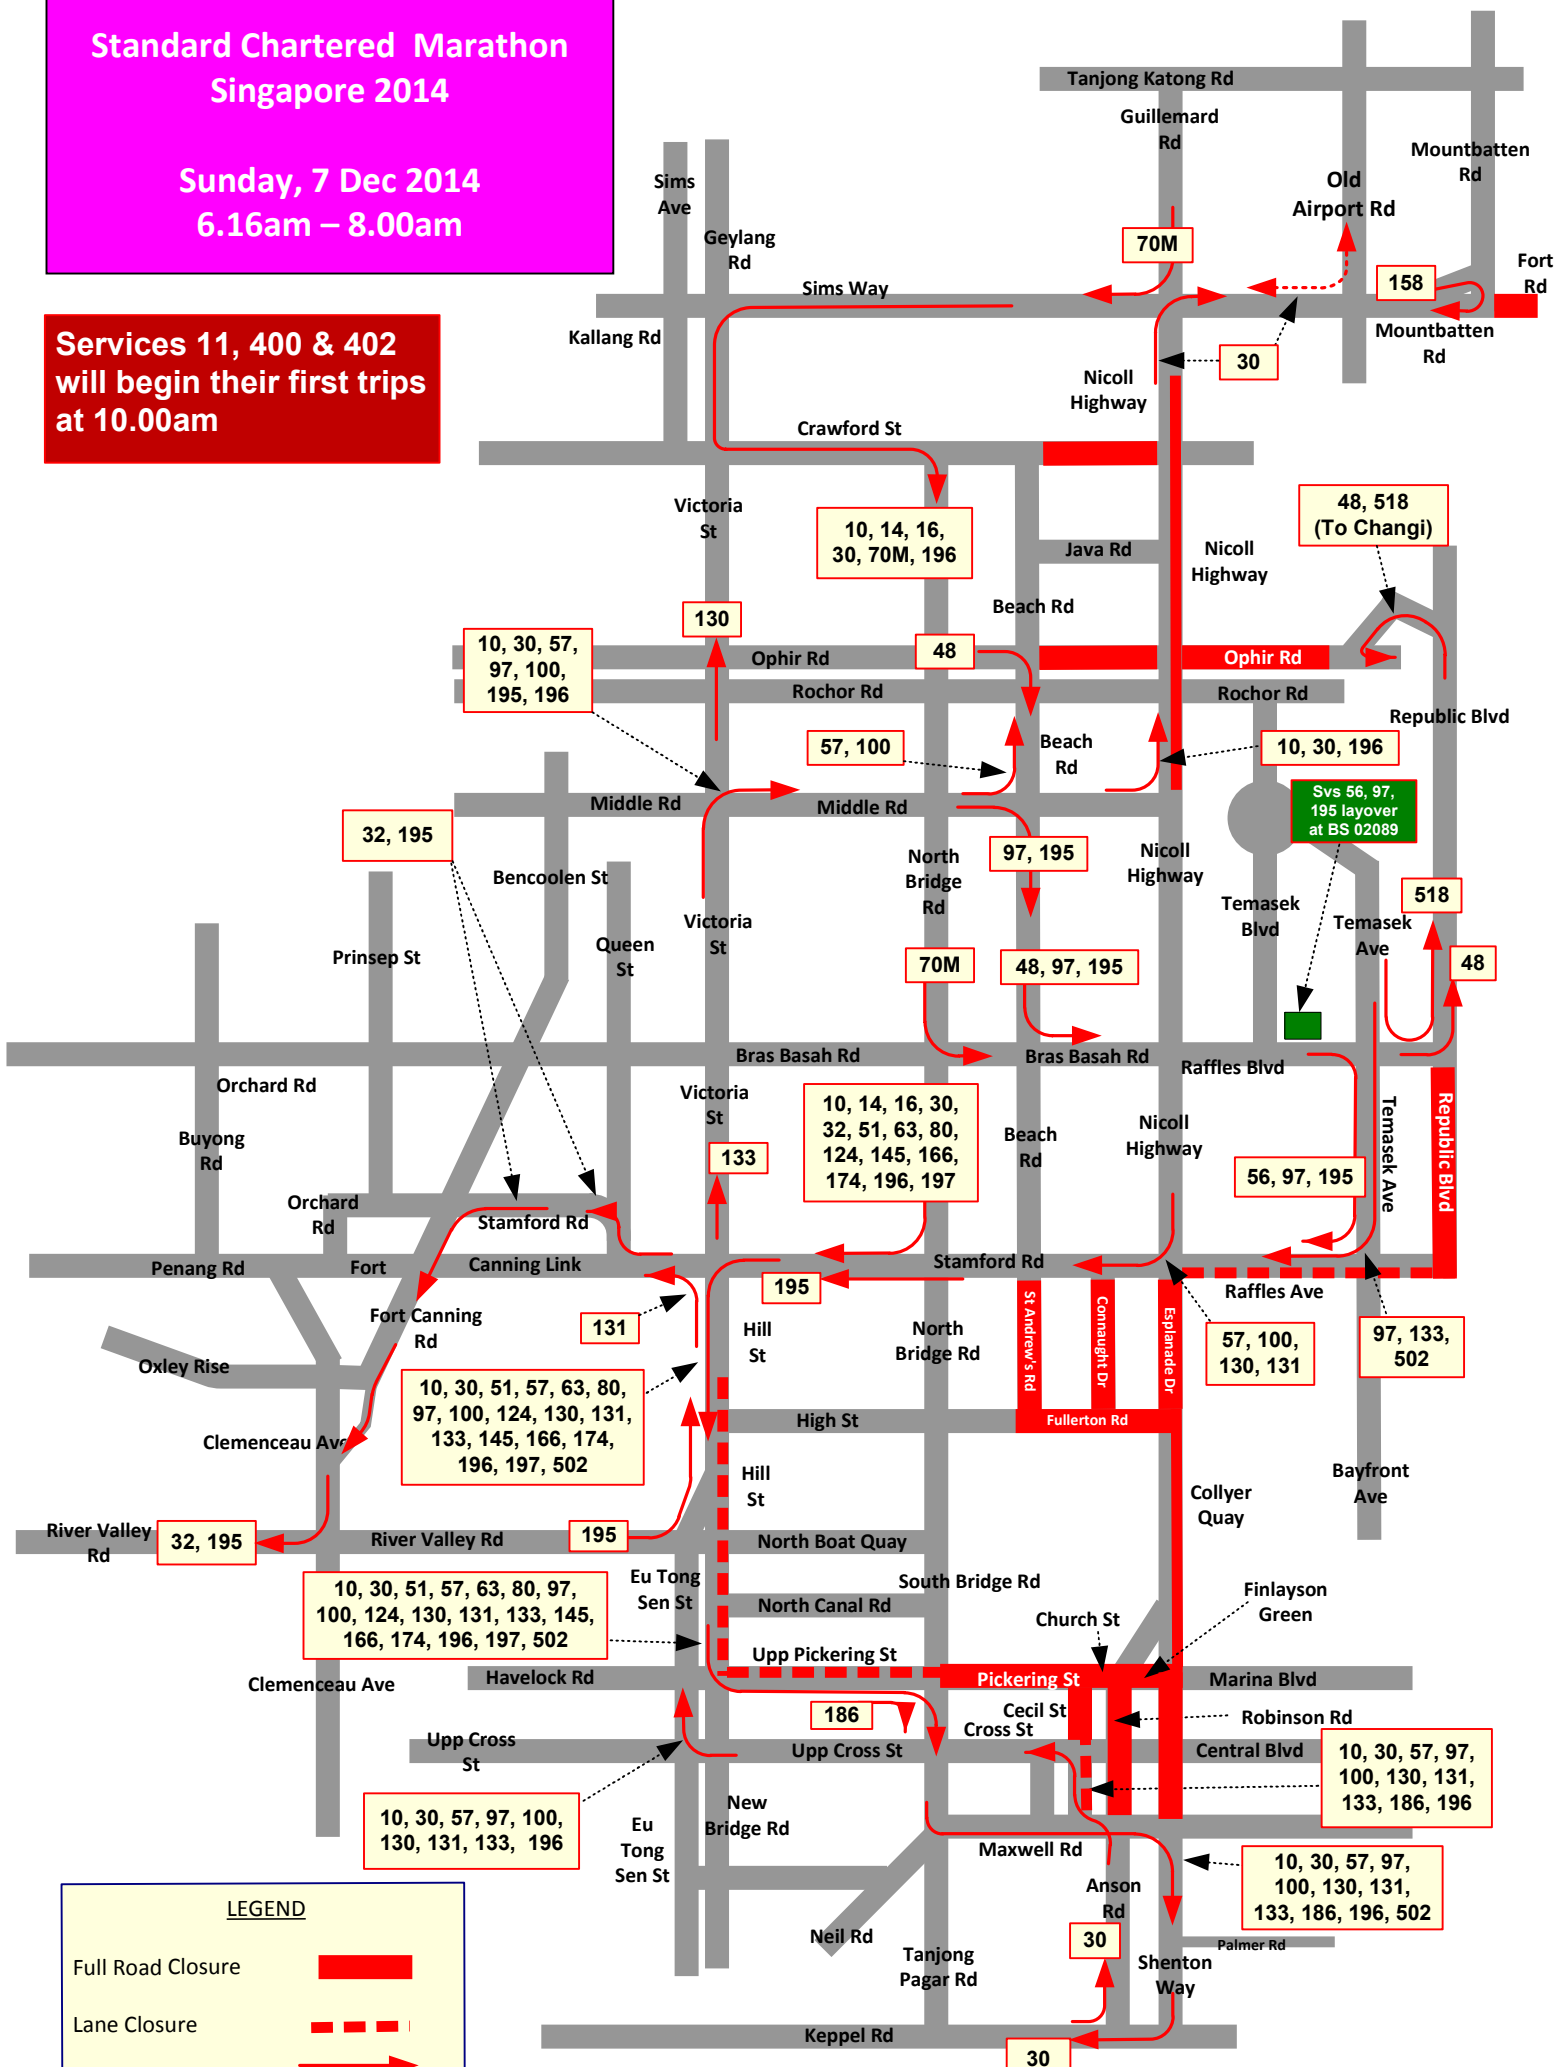

Standard Chartered Marathon Singapore 2014

Sunday, 7 Dec 2014
6.16am – 8.00am

Services 11, 400 & 402
will begin their first trips
at 10.00am

LEGEND

- Full Road Closure
- Lane Closure
- Diverted Route