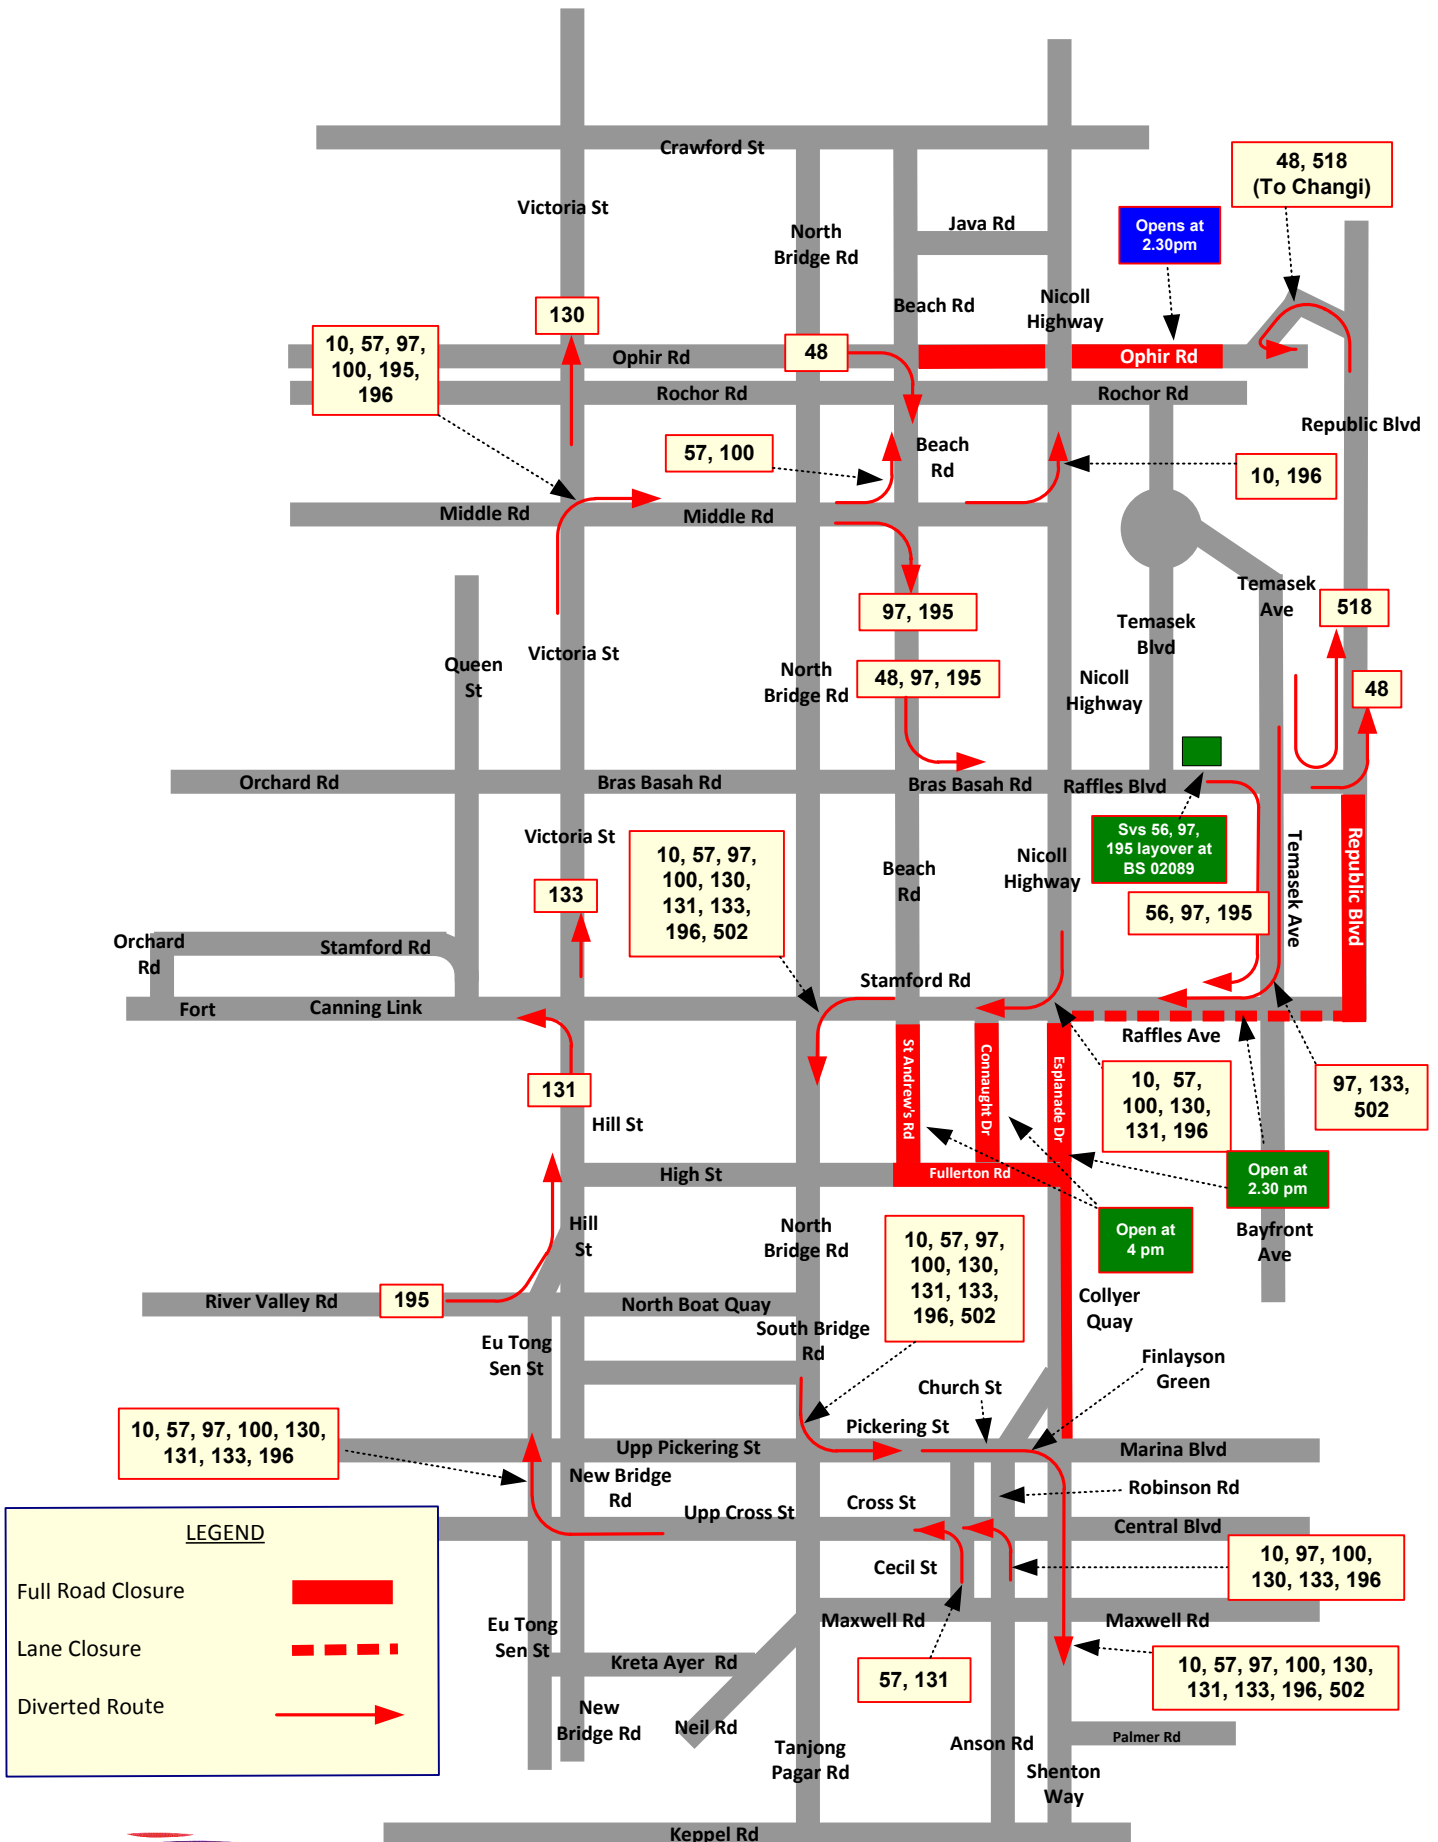

Train Services to Commence Earlier on 7 December 2014 (Standard Chartered Marathon Singapore)

FIRST TRAIN TIMINGS

1) North East Line

From Station	Towards HarbourFront	Towards Punggol
Punggol	3.00am	-
Sengkang	3.02am	3.46am
Serangoon	3.11am	3.37am
Dhoby Ghaut	3.25am	3.25am
Chinatown	3.28am	3.20am
Outram Park	3.31am	3.18am
HarbourFront	-	3.15am

2) Sengkang and Punggol LRT

Town Centre Station	Timing
Sengkang East and West Loops	2.40am
Punggol East and West Loops	2.40am

3) Downtown Line

From Station	Towards Bugis	Towards Chinatown
Chinatown	3.30am	-
Bayfront	3.35am	3.37am
Promenade	3.37am	3.35am
Bugis	-	3.33am

Standard Chartered Marathon Singapore 2014

Sunday, 7 Dec 2014 - 2.31pm – 4.00pm

LEGEND

- Full Road Closure 
- Lane Closure 
- Diverted Route 